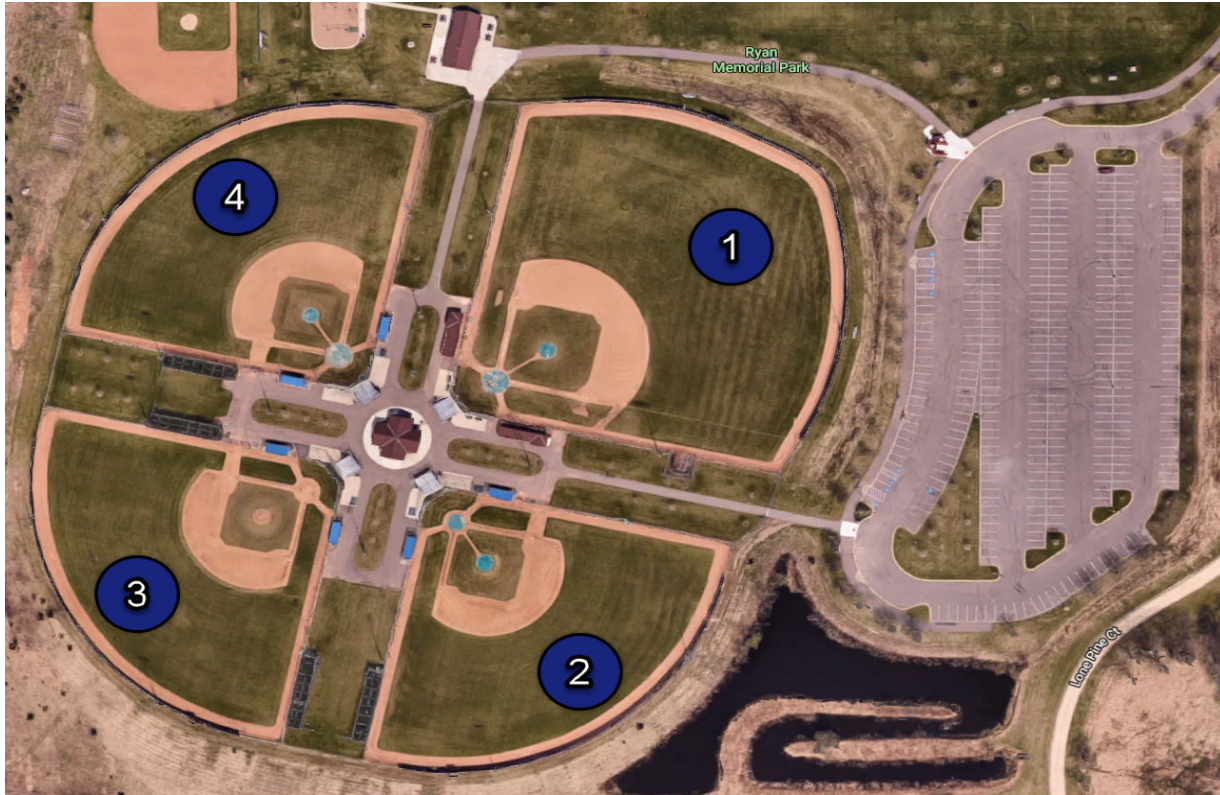

**2019 OUTFIELD FENCE ADVERTISING OPPORTUNITIES  
AT RYAN PARK  
PREMIER BASEBALL FACILITY LOCATED IN PRIOR LAKE**

- 20,000+ people attend the 600+ games played per year
- Home Fields for PLAY Youth Baseball Program Ages 12-15
- Host Site for 6 weekend tournaments each year
- Host Site for 2 MBT State Tournaments in mid-July

<b>2019 Package Pricing Options - Baseball Fields 1-4 @ Ryan Park</b> <i>(Prices are per sign/field)</i>		
<p><b>1 Year - \$895.00</b></p> <p><i>Includes 5.5'x10' Full Color Sign for \$395 &amp; 1 season fence lease fee of \$500</i></p>	<p><b>2 Year - \$1,285.00</b></p> <p><i>Includes 5.5'x10' Full Color Sign for \$395 &amp; 2 season fence lease fee of \$900</i></p>	<p><b>3 Year - \$1,585.00</b></p> <p><i>Includes 5.5'x10' Full Color Sign for \$395 &amp; 3 season fence lease fee of \$1200</i></p>